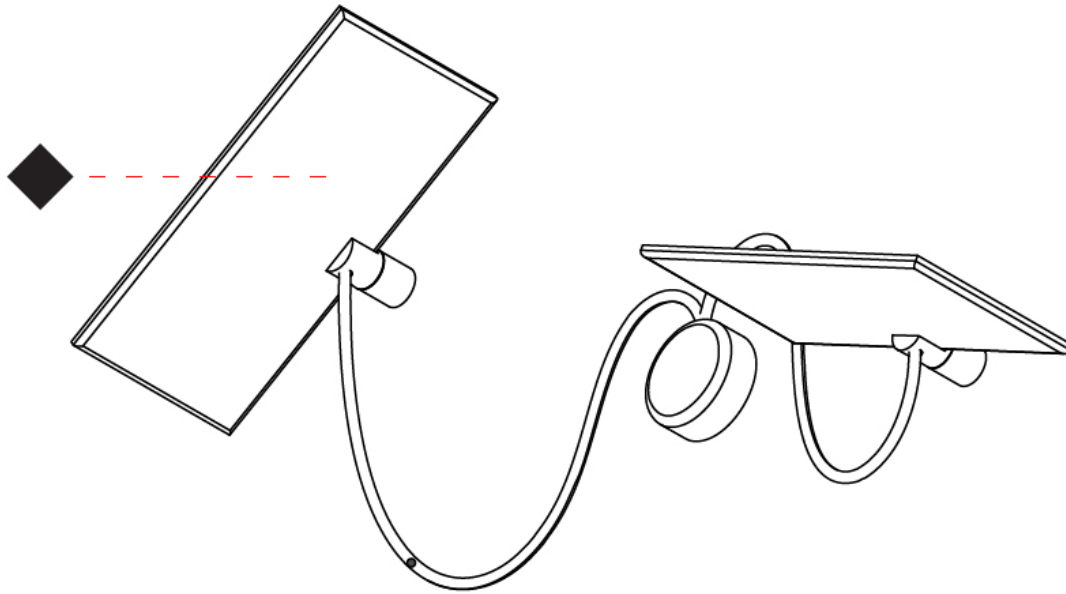

OPTICAL

RATINGS AND CERTIFICATIONS

Certified By: Certified for North American Standards
 IP rating: IP20

Ø108mm 4 1/4"

3 J-Box Cover Plate included

GIUUP 2 SURFACE

D43034-

PROJECT	_____
TYPE	_____
SPECIFIER	_____
QUANTITY	_____
DATE	_____