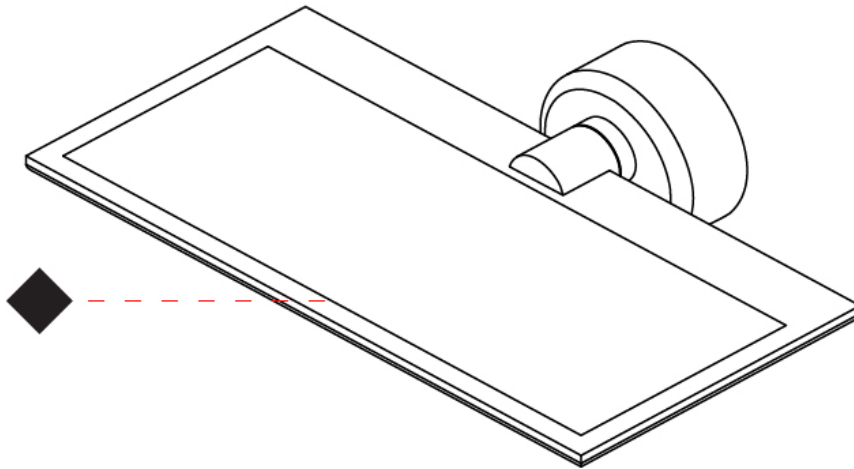

GIUUP SINGLE SURFACE

D43029-

PROJECT _____

TYPE _____

SPECIFIER _____

QUANTITY _____

DATE _____