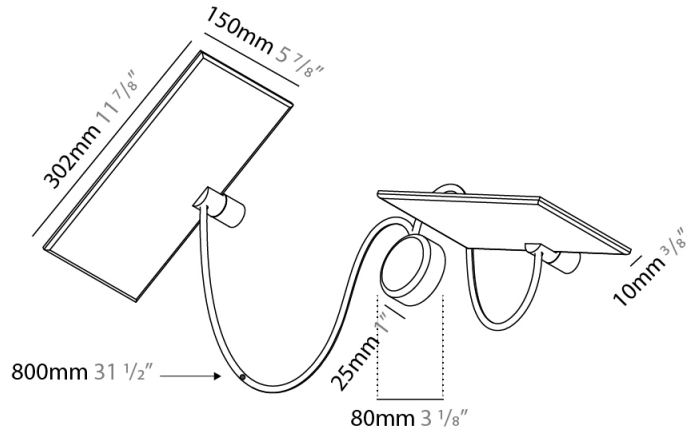

GENERAL

Series: GiuUp
 Subseries: GiuUp 1
 Brand: Icône
 Division: Design
 Mounting Type: Surface
 Mounting Location: Wall
 Subcategory: Ambient

PHYSICAL

Shape: Rectangle
 Length (mm): 302
 Length (in): 11 7/8
 Width (mm): 150
 Width (in): 5 7/8
 Light Distribution: Direct / Indirect
 Fixture Finish: WHI / BLK / DGY
 Fixture Material: Aluminum
 Cable Details: 800mm / 31 1/2"

GENERAL

Series: GiuUp
 Subseries: GiuUp Single
 Brand: Icone
 Division: Design
 Mounting Type: Surface
 Mounting Location: Wall
 Subcategory: Ambient

PHYSICAL

Shape: Rectangle
 Length (mm): 302
 Length (in): 11 7/8
 Width (mm): 150
 Width (in): 5 7/8
 Light Distribution: Direct / Indirect
 Fixture Finish: WHI / BLK / DGY
 Fixture Material: Aluminum

GENERAL

Series: GiuUp
 Subseries: GiuUp 2
 Brand: Icône
 Division: Design
 Mounting Type: Surface
 Mounting Location: Wall
 Subcategory: Ambient

PHYSICAL

Shape: Rectangle
 Length (mm): 302
 Length (in): 11 7/8
 Width (mm): 150
 Width (in): 5 7/8
 Light Distribution: Direct / Indirect
 Fixture Finish: WHI / BLK / DGY
 Fixture Material: Aluminum
 Cable Details: 800mm / 31 1/2" per panel

OPTICAL

RATINGS AND CERTIFICATIONS

Certified By: Certified for North American Standards
 IP rating: IP20

Ø108mm 4 1/4"

3 J-Box Cover Plate included

GIUUP 2 SURFACE

D43034-

PROJECT	_____
TYPE	_____
SPECIFIER	_____
QUANTITY	_____
DATE	_____